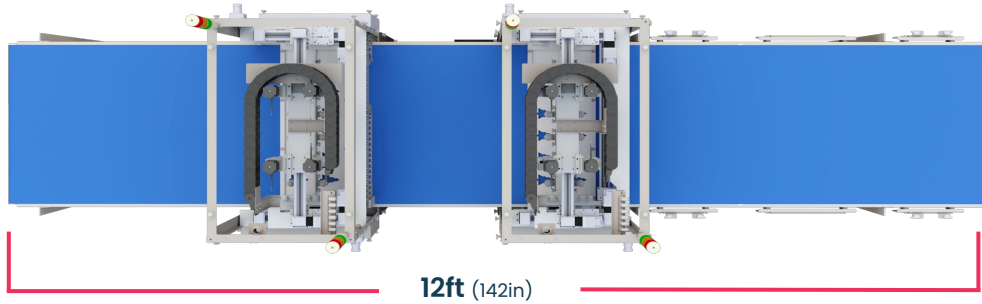

# Automatic Airbrush System

Safety switches  
on both sides

Create your  
own designs

100+ pieces  
per minute

Optional  
stencils for  
designs and  
patterns

## Features:

Does your product need to be airbrushed or sprayed with edible ink, oil, or other liquids? The Compact Spray Line (CSL) can help:

- Use virtually any edible ink
- Create spray pattern designs
- High speed operation
- High friction conveyor belt for direct food contact