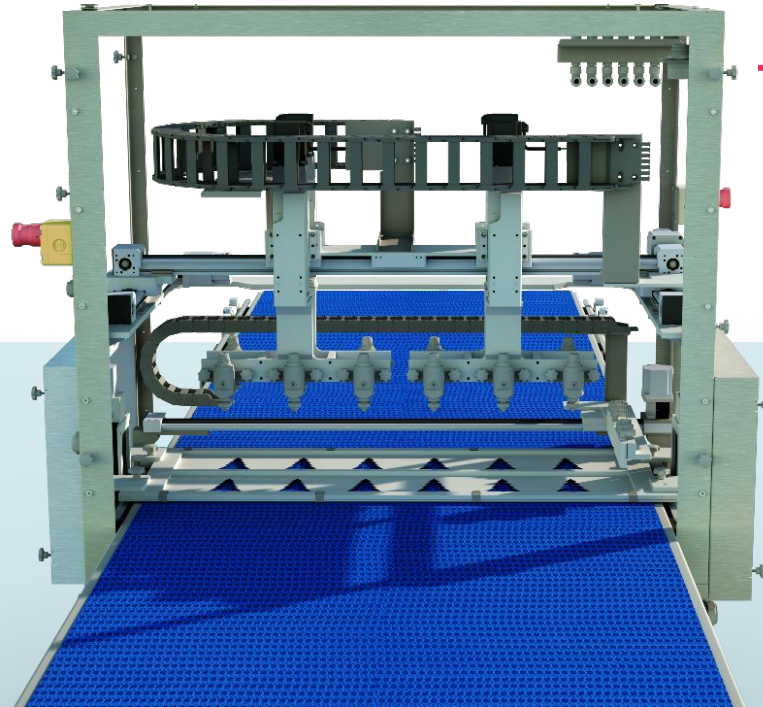

# Automatic Airbrush System

Safety switches  
on both sides

Create your  
own designs

100+ pieces  
per minute

Optional  
stencils for  
designs and  
patterns

## Features:

Does your product need to be airbrushed or sprayed with edible ink, oil, or other liquids? The Compact Spray Line (CSL) can help:

- Use virtually any edible ink
- Create spray pattern designs
- High speed operation
- High friction conveyor belt for direct food contact