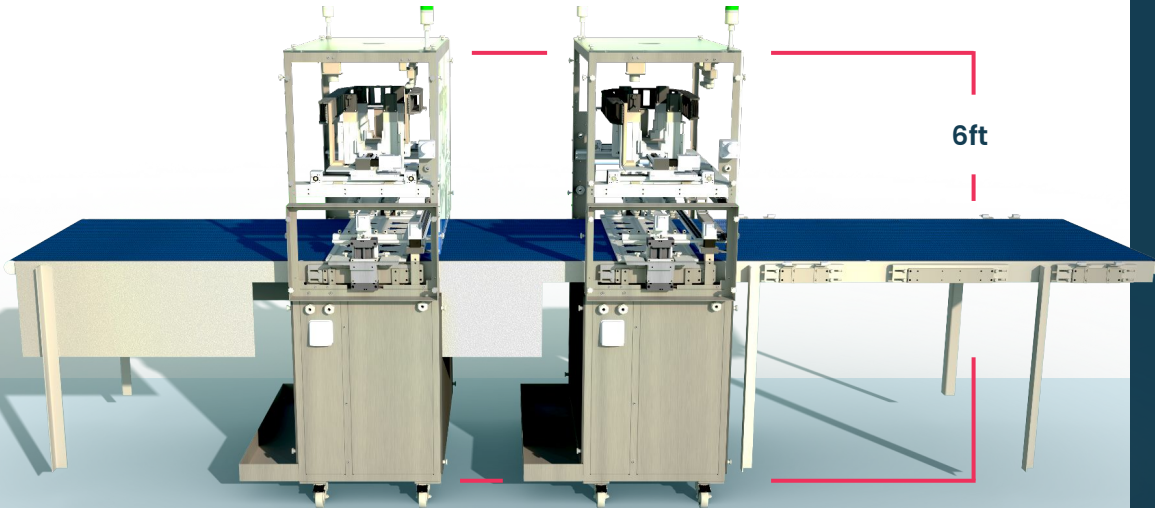

# Automatic Airbrush System

Safety switches  
on both sides

Create your  
own designs

100+ pieces  
per minute

Optional  
stencils for  
designs and  
patterns

## Features:

Does your product need to be airbrushed or sprayed with edible ink, oil, or other liquids? The Compact Spray Line (CSL) can help:

- Use virtually any edible ink
- Create spray pattern designs
- High speed operation
- High friction conveyor belt for direct food contact